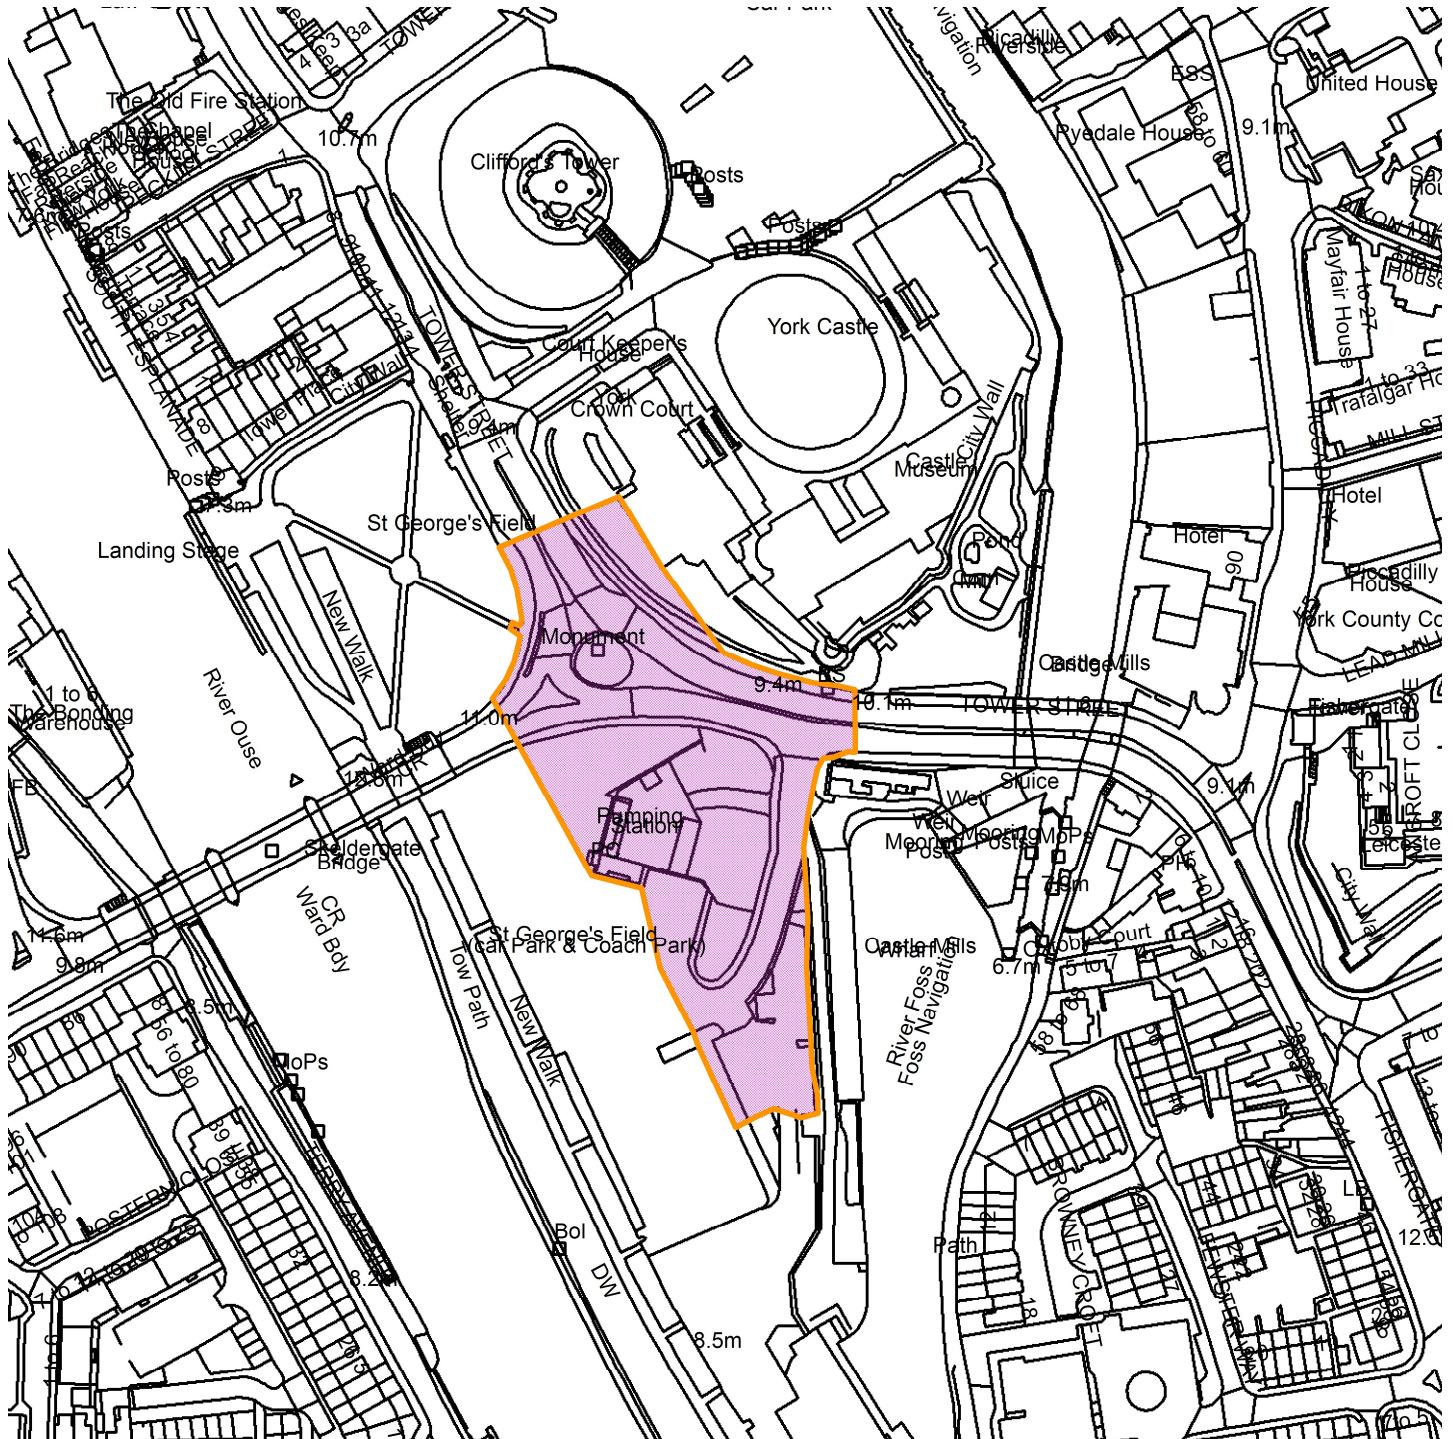

St Georges Field Car Park, Tower Street, York

22/02491/LBC

GIS by ESRI (UK)

Scale : 1:2167

Reproduced from the Ordnance Survey map with the permission of the Controller of Her Majesty's Stationery Office © Crown Copyright 2000.

Unauthorised reproduction infringes Crown Copyright and may lead to prosecution or civil proceedings.

Organisation	City of York Council
Department	Env, Transport & Planning
Comments	Site Location Plan
Date	17 September 2024
SLA Number	Not Set